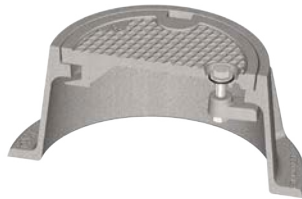

1564 MONUMENT BOX

Heavy duty

- Options
- Special lettered covers
- Watertite assembly
- Lock lug cover
- Cam lock covers

1564 with optional lock lug cover illustrated

Cross section view showing lock lug

1565 MONUMENT BOX

Heavy duty

- Options
- 1 or 2 bolt assembly

1566 MONUMENT BOX

Heavy duty

- Options
- Bolted assembly

Supplied By:

877-903-7246

www.trenchdrainsupply.com