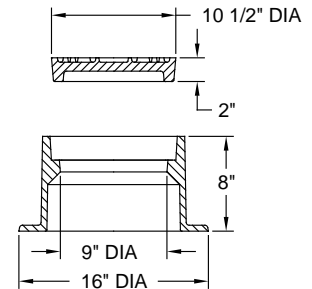

1564 MONUMENT BOX

Heavy duty

- Options
- Special lettered covers
- Watertite assembly
- Lock lug cover
- Cam lock covers

1564 with optional lock lug cover illustrated

Cross section view showing lock lug

1565 MONUMENT BOX

Heavy duty

- Options
- 1 or 2 bolt assembly

1566 MONUMENT BOX

Heavy duty

- Options
- Bolted assembly

Supplied By:

877-903-7246

www.trenchdrainsupply.com