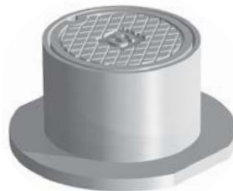

1564 MONUMENT BOX

Heavy duty

- Options
- Special lettered covers
- Watertite assembly
- Lock lug cover
- Cam lock covers

1564 with optional lock lug cover illustrated

Cross section view showing lock lug

1565 MONUMENT BOX

Heavy duty

- Options
- 1 or 2 bolt assembly

1566 MONUMENT BOX

Heavy duty

- Options
- Bolted assembly

Supplied By:

877-903-7246

www.trenchdrainsupply.com