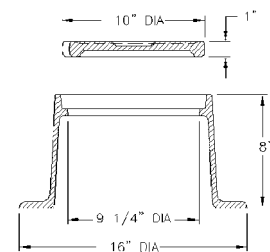

Heavy duty

- Options
- 1 or 2 bolt assembly

1566 MONUMENT BOX

Heavy duty

- Options
- Bolted assembly

Supplied By:

877-903-7246

www.trenchdrainsupply.com