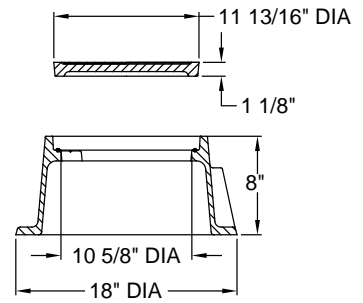

1564 MONUMENT BOX

Heavy duty

- Options
- Special lettered covers
- Watertite assembly
- Lock lug cover
- Cam lock covers

1564 with optional lock lug cover illustrated

Cross section view showing lock lug

1565 MONUMENT BOX

Heavy duty

- Options
- 1 or 2 bolt assembly

1566 MONUMENT BOX

Heavy duty

- Options
- Bolted assembly

Supplied By:

877-903-7246

www.trenchdrainsupply.com